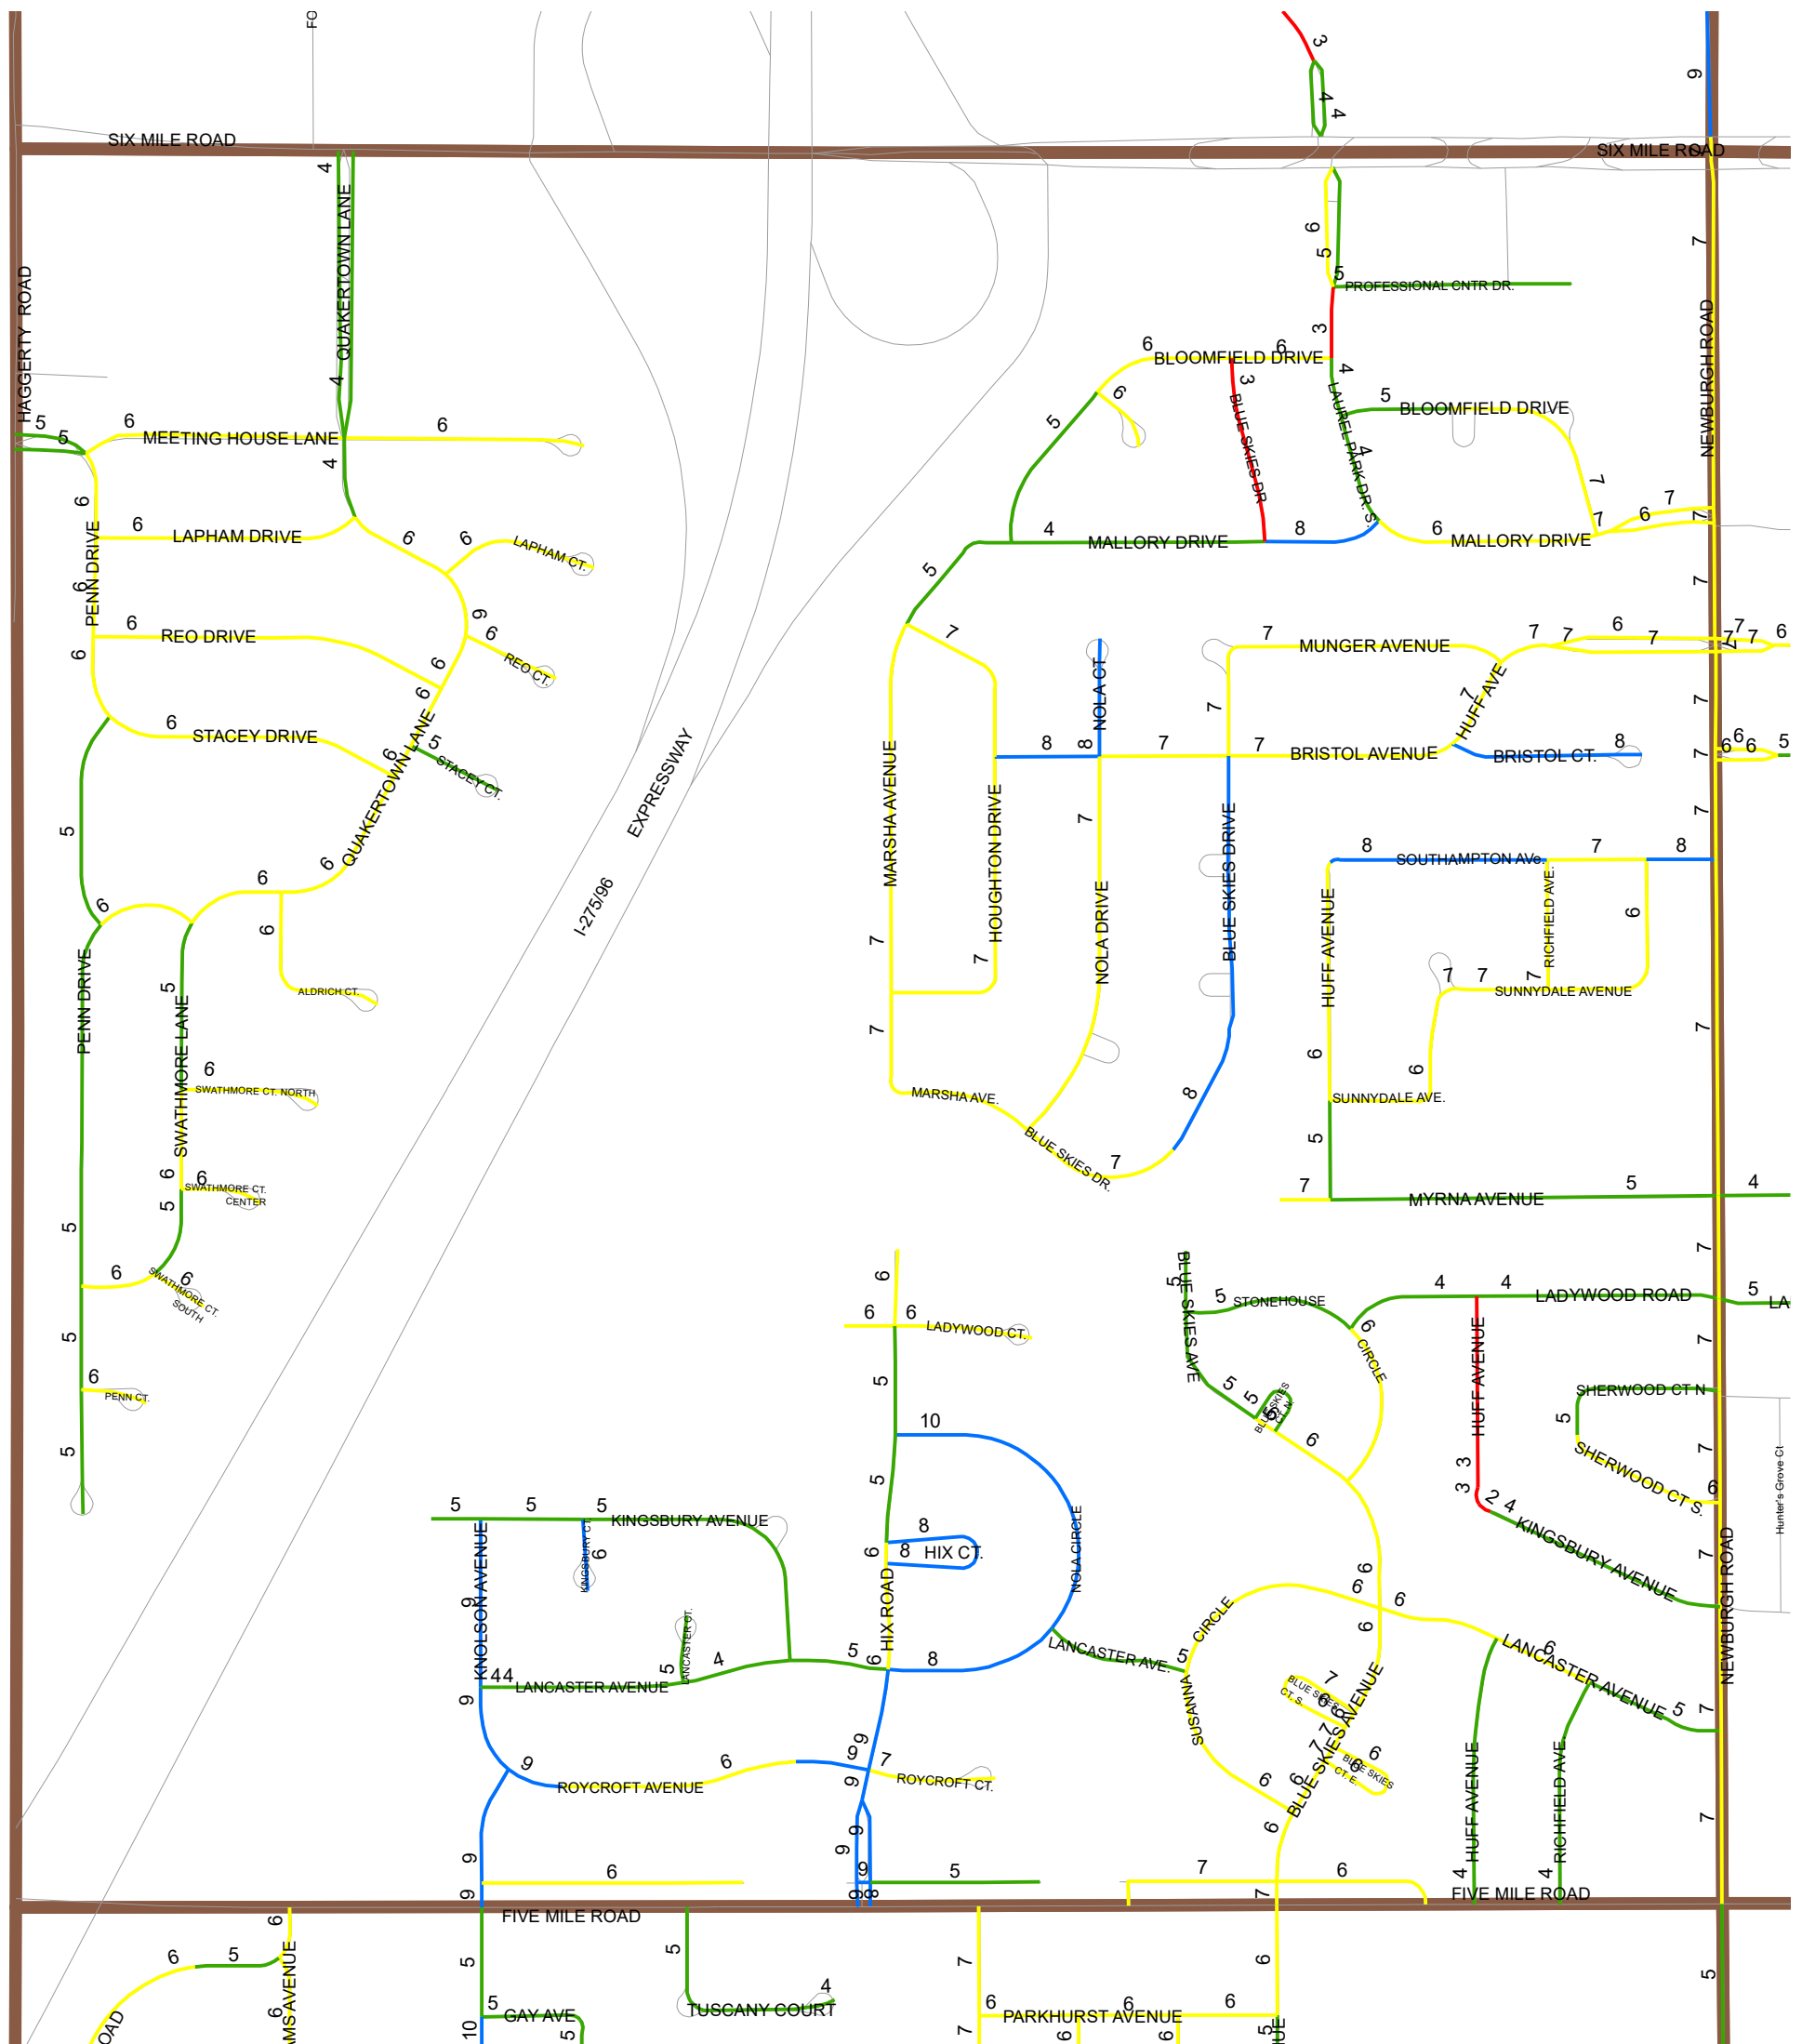

# 2020 Road PASER Ratings

## Section 18

### Paser Rating Legend

|             |             |             |                               |      |
|-------------|-------------|-------------|-------------------------------|------|
| <b>POOR</b> | <b>FAIR</b> | <b>GOOD</b> | <b>VERY GOOD TO EXCELLENT</b> |      |
| — 2         | — 4         | — 6         | — 8                           | — 10 |
| — 3         | — 5         | — 7         | — 9                           |      |