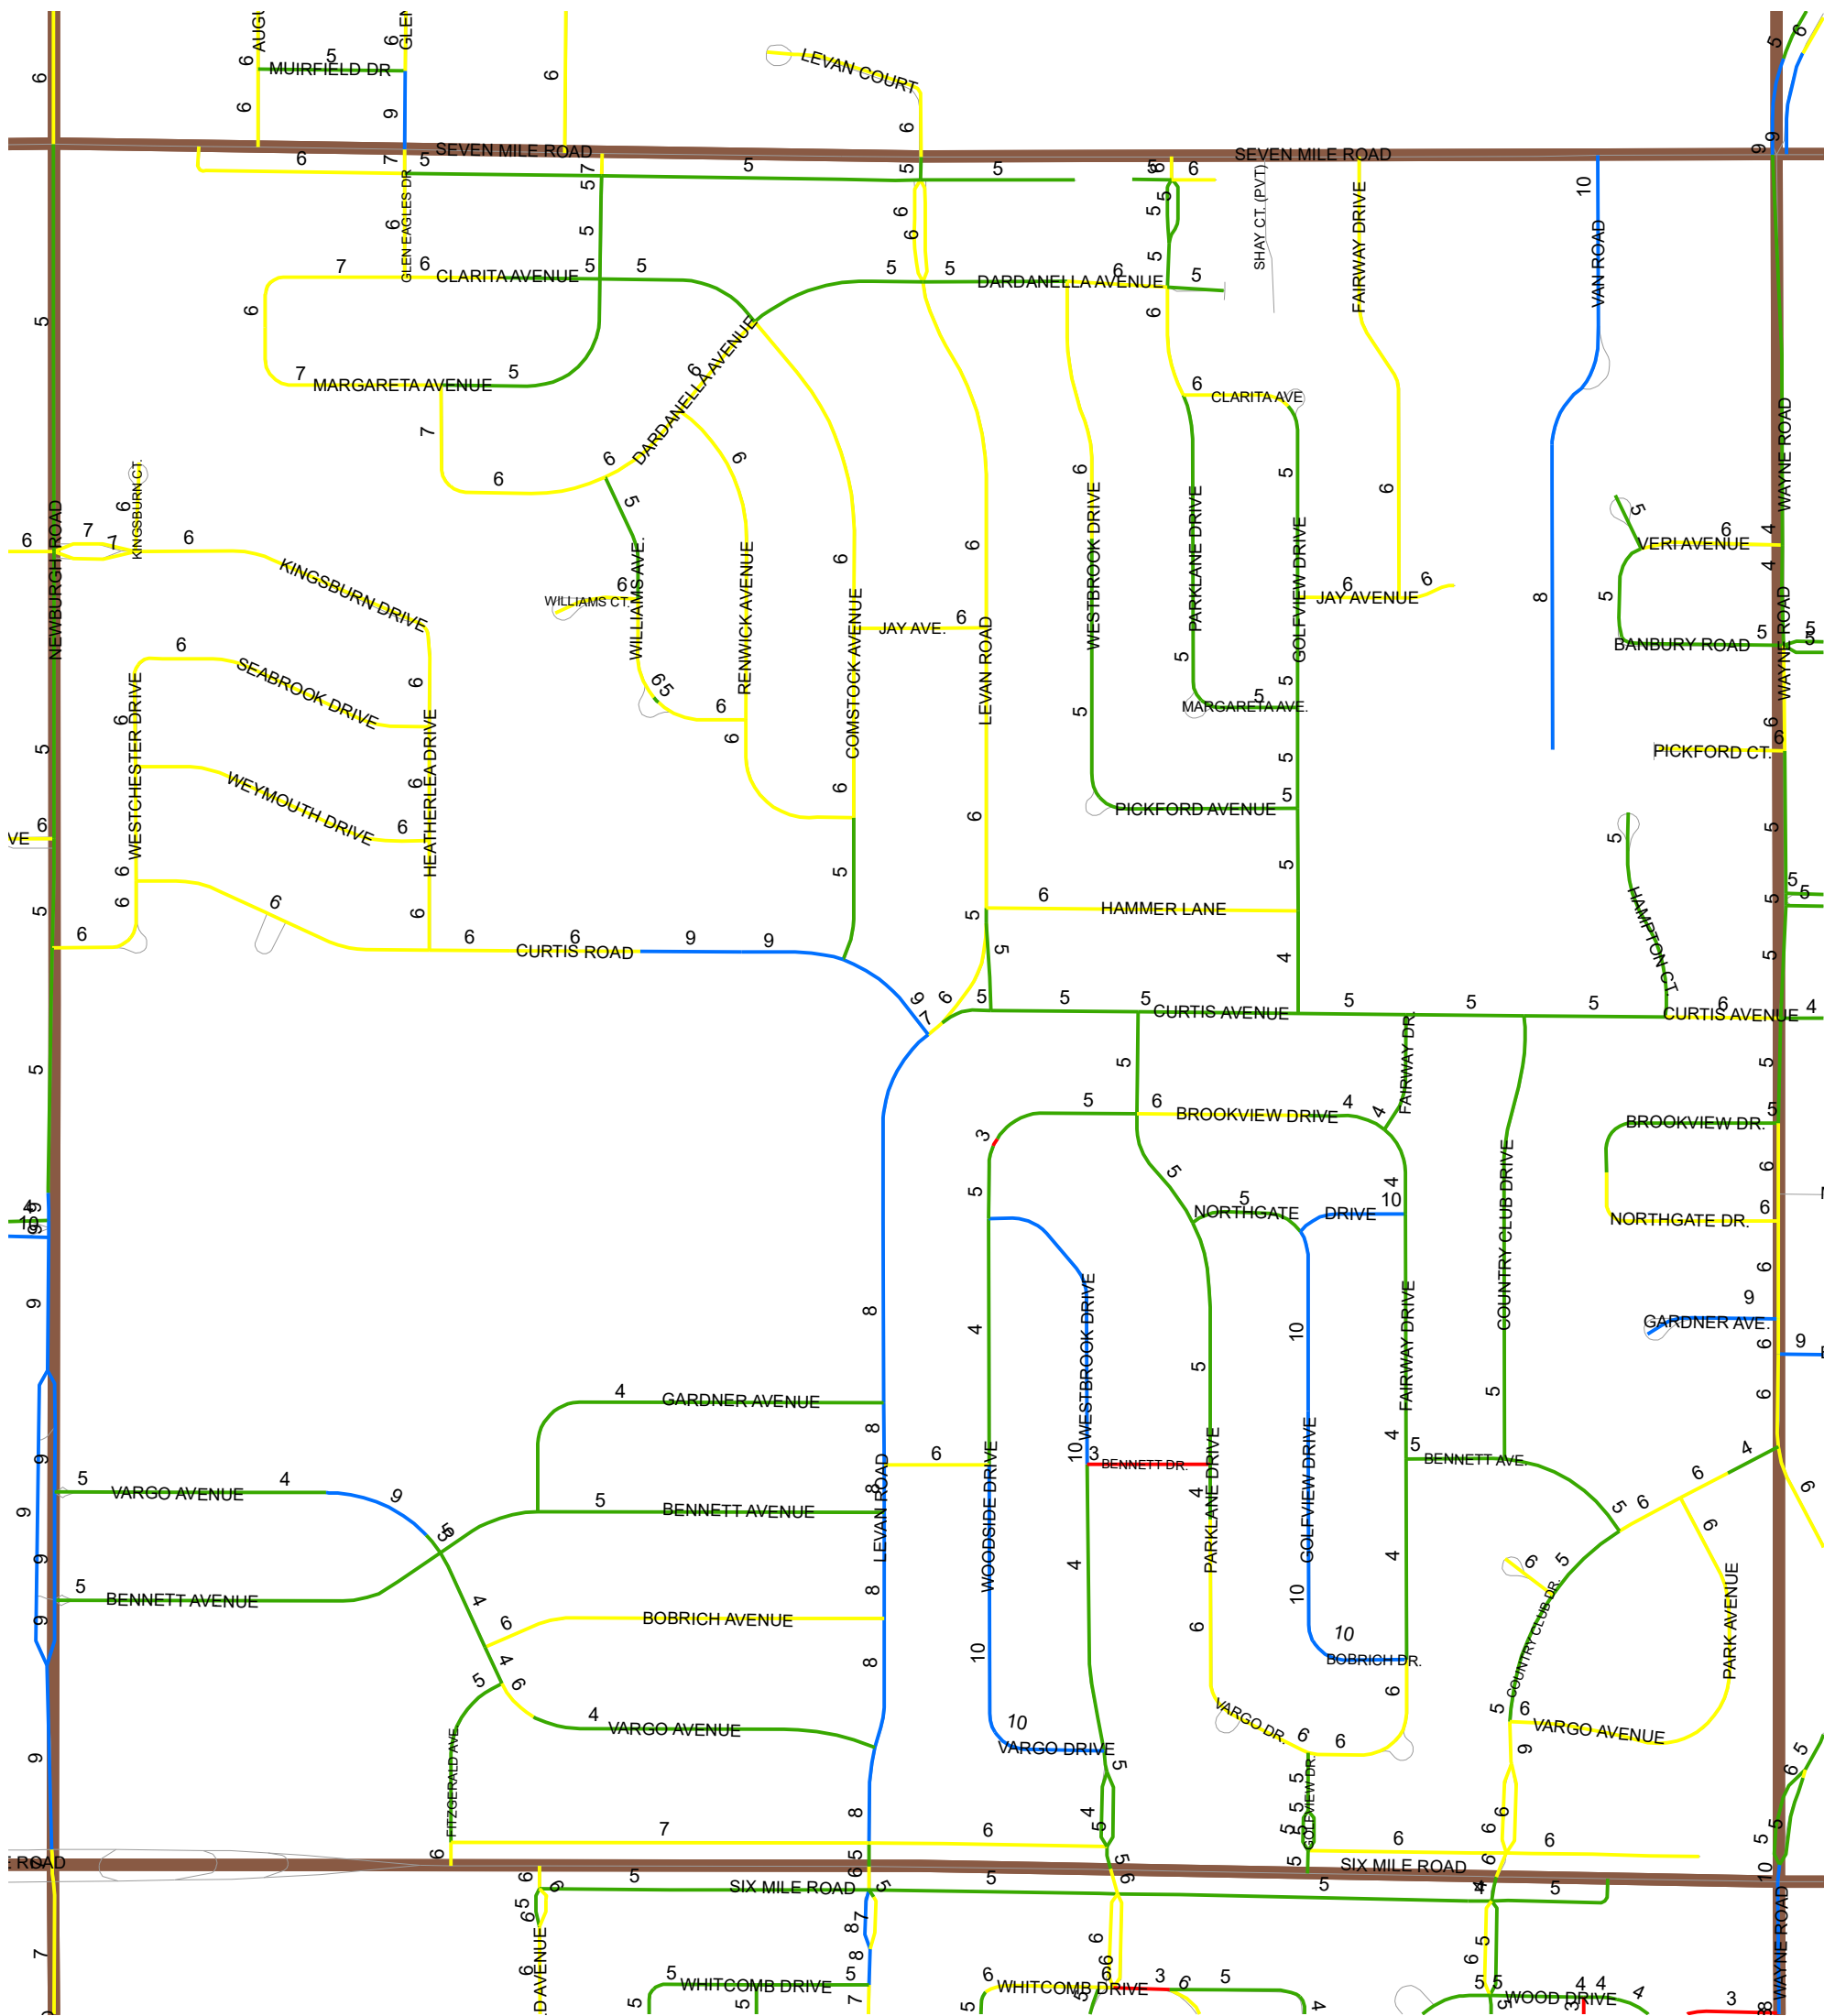

2020 Road PASER Ratings

Section 8

Paser Rating Legend

POOR	FAIR	GOOD	VERY GOOD TO EXCELLENT	
— 2	— 4	— 6	— 8	— 10
— 3	— 5	— 7	— 9	